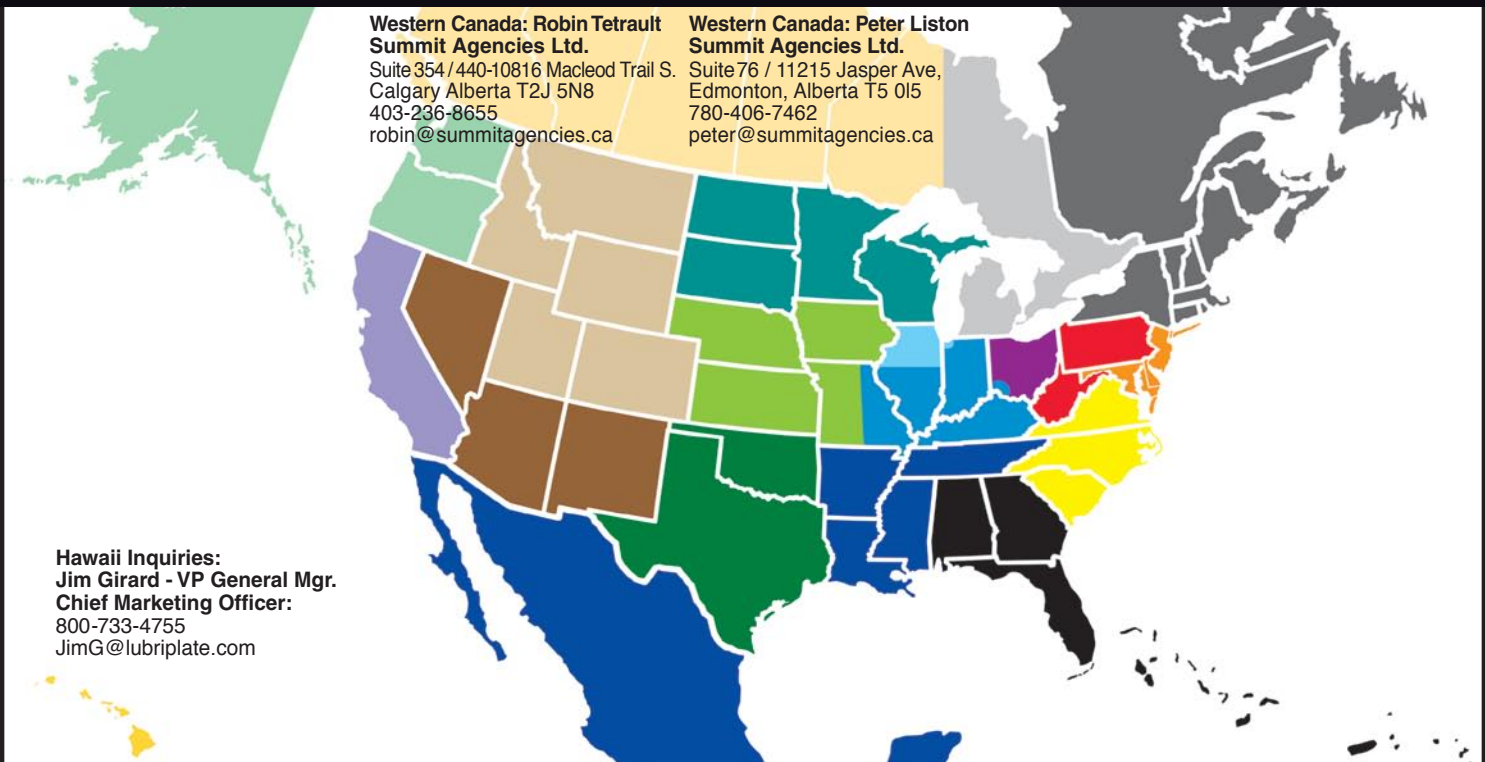

# Lubriplate® Regional / District Managers and Specialists

**Western Canada: Robin Tetrault  
Summit Agencies Ltd.**  
Suite 354 / 440-10816 Macleod Trail S.  
Calgary Alberta T2J 5N8  
403-236-8655  
robin@summitagencies.ca

**Western Canada: Peter Liston  
Summit Agencies Ltd.**  
Suite 76 / 11215 Jasper Ave.  
Edmonton, Alberta T5 0I5  
780-406-7462  
peter@summitagencies.ca

**Hawaii Inquiries:**  
**Jim Girard - VP General Mgr.**  
**Chief Marketing Officer:**  
800-733-4755  
JimG@lubriplate.com